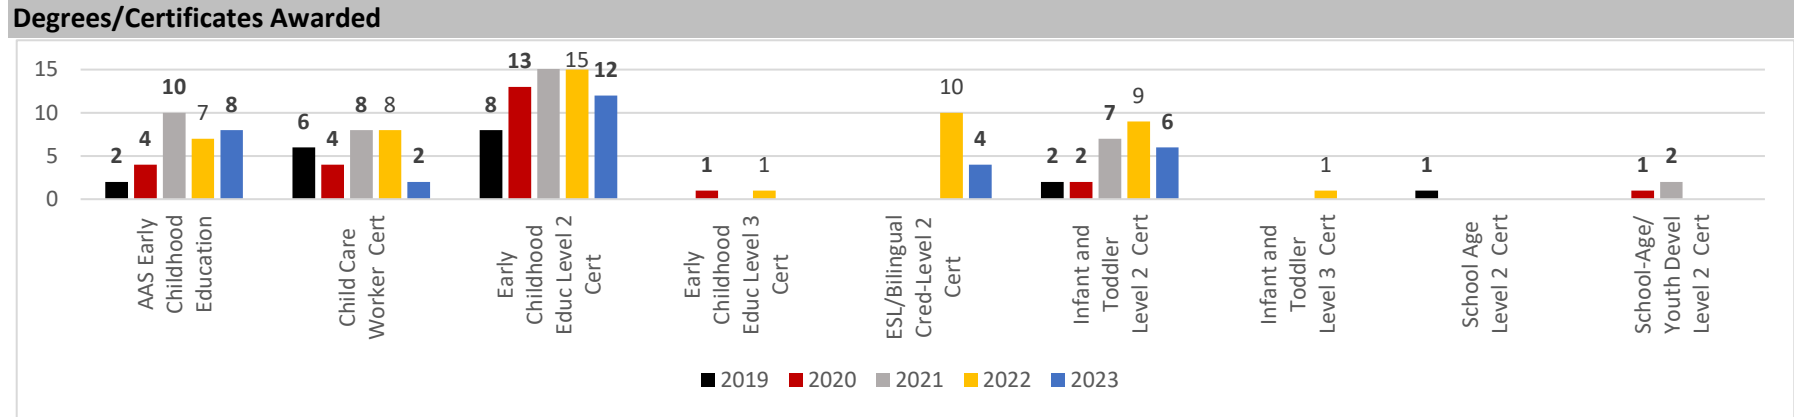

Program Comparison Report: Early Childhood Education Programs

Program Comparison Report: Early Childhood Education Programs

NOTE: All data are aggregated by fiscal year (summer term is included with the following fall and spring terms). Includes for-credit enrollments only .