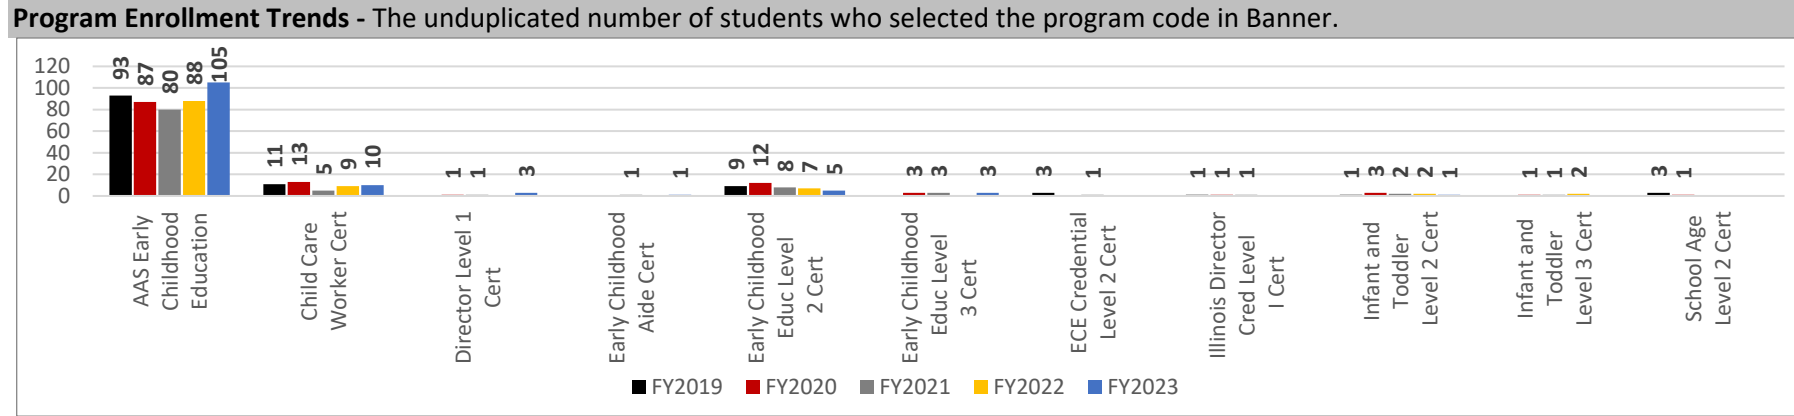

Program Comparison Report: Early Childhood Education Programs

Program Comparison Report: Early Childhood Education Programs

NOTE: All data are aggregated by fiscal year (summer term is included with the following fall and spring terms). Includes for-credit enrollments only .