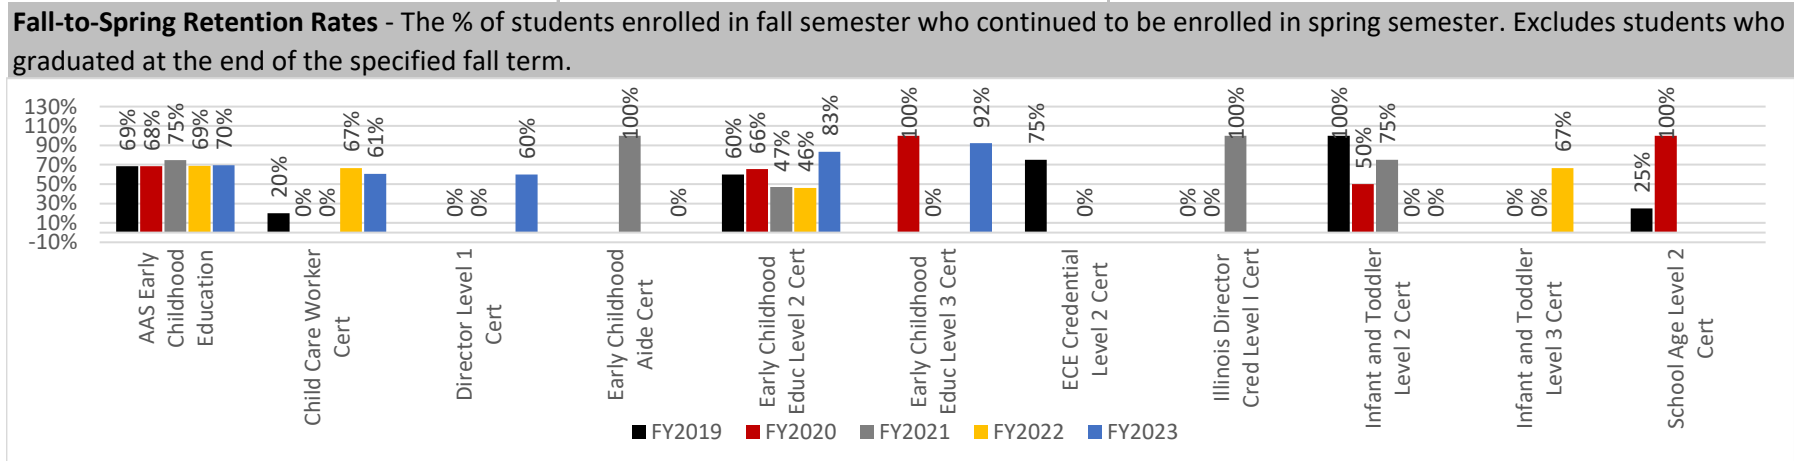

Program Comparison Report: Early Childhood Education Programs

Program Comparison Report: Early Childhood Education Programs

NOTE: All data are aggregated by fiscal year (summer term is included with the following fall and spring terms). Includes for-credit enrollments only .