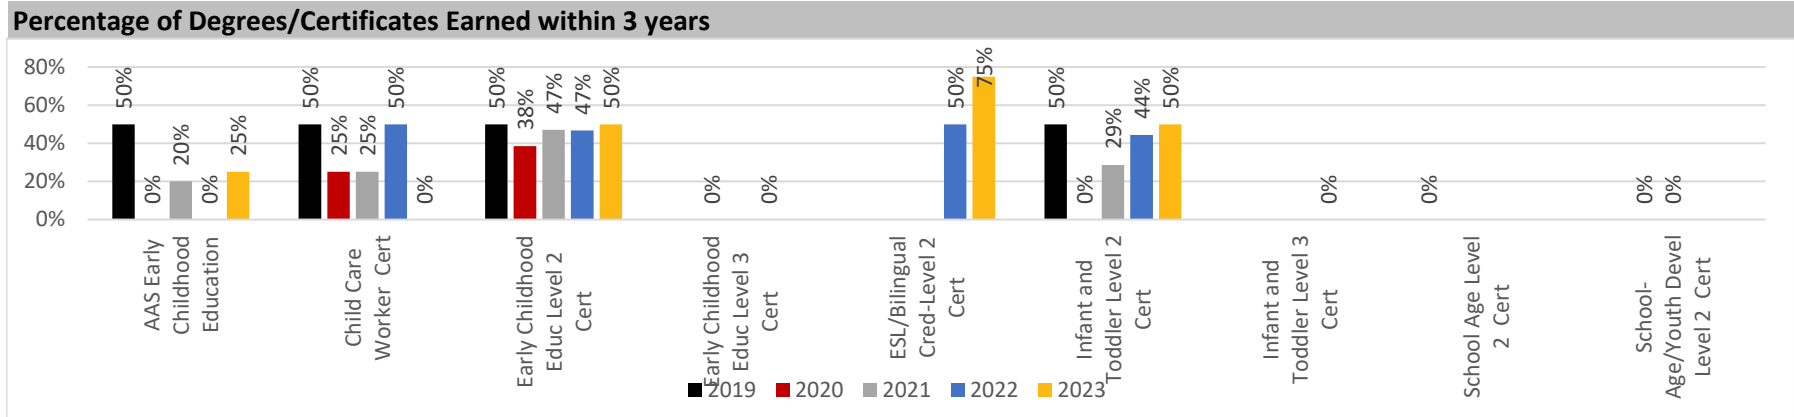

Program Comparison Report: Early Childhood Education Programs

Program Comparison Report: Early Childhood Education Programs

NOTE: All data are aggregated by fiscal year (summer term is included with the following fall and spring terms). Includes for-credit enrollments only .