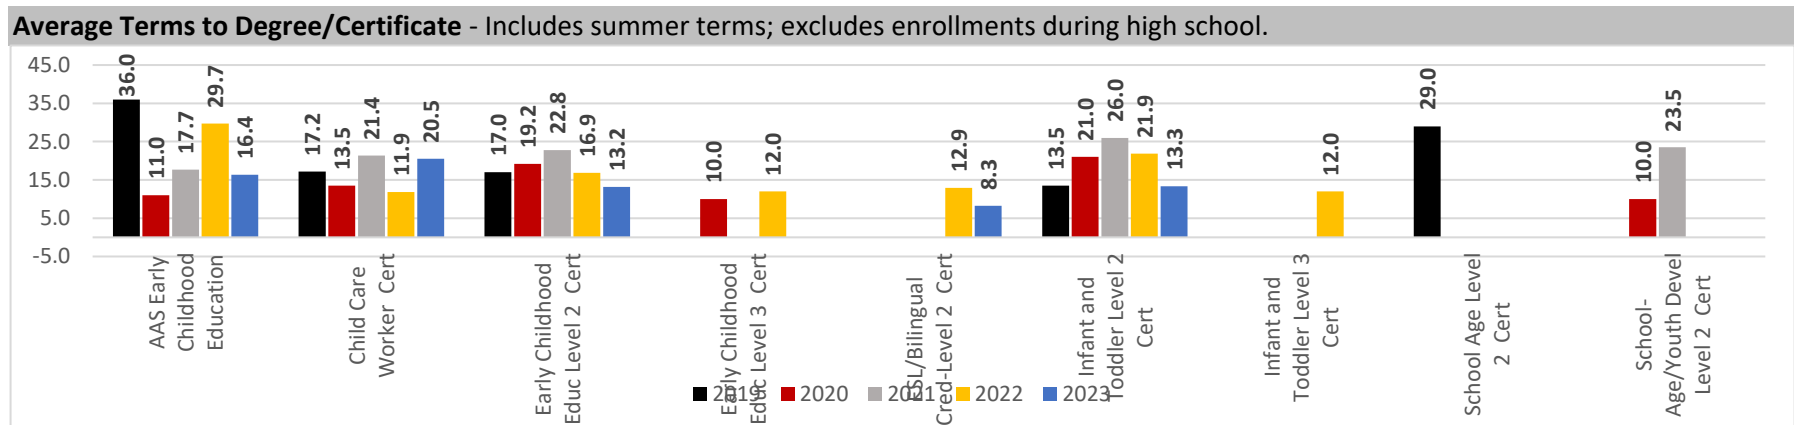

Program Comparison Report: Early Childhood Education Programs

Program Comparison Report: Early Childhood Education Programs

NOTE: All data are aggregated by fiscal year (summer term is included with the following fall and spring terms). Includes for-credit enrollments only .